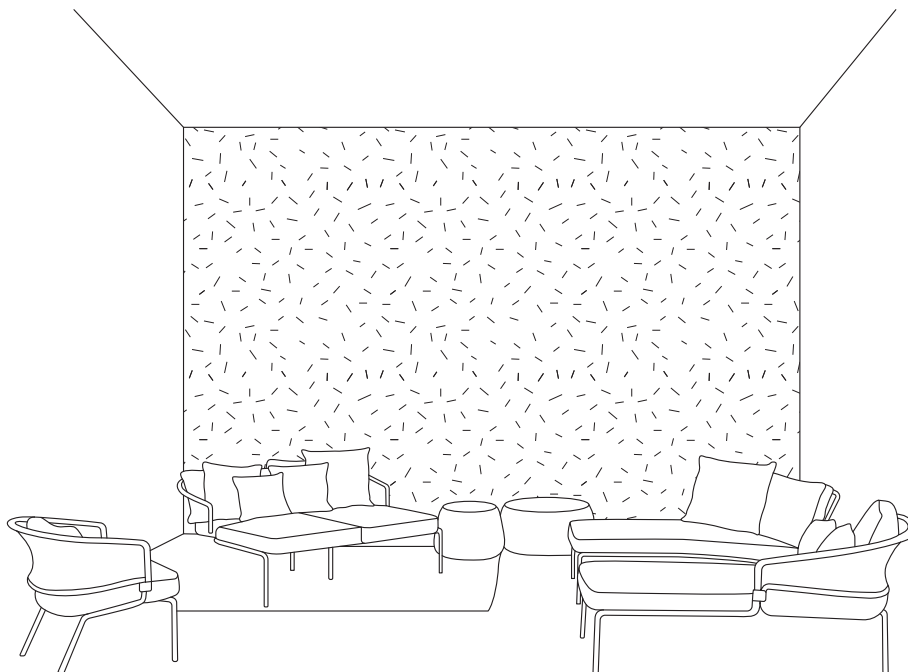

COVERUP da parete / wall-mounted

CoverUp da parete con profilo 16×17 riveste le superfici in modo omogeneo. Prevede grafica e profilo in alluminio personalizzabili, decorando lo spazio con look sempre nuovi.

È una soluzione eco friendly da adottare negli ambienti che richiedono diversi cambi di stile e arredamento.

Wall-mounted CoverUp with a 16×17 profile covers any surface evenly. It includes customisable graphics and an aluminium profile, providing the space with a new look. This eco-friendly solution is ideal for settings that need frequent changes of style and furniture.

Lo spessore minimo del profilo in alluminio, permette di essere poco visibile nella configurazione dello spazio, risultando impercettibile.

The minimum thickness of the aluminium profile makes it hardly visible.

PROFILO 16×17

TESSUTI / FABRICS

- Retro nero / Black rear
- Traslucente green / Green translucent

→ Monofacciale / Single-sided