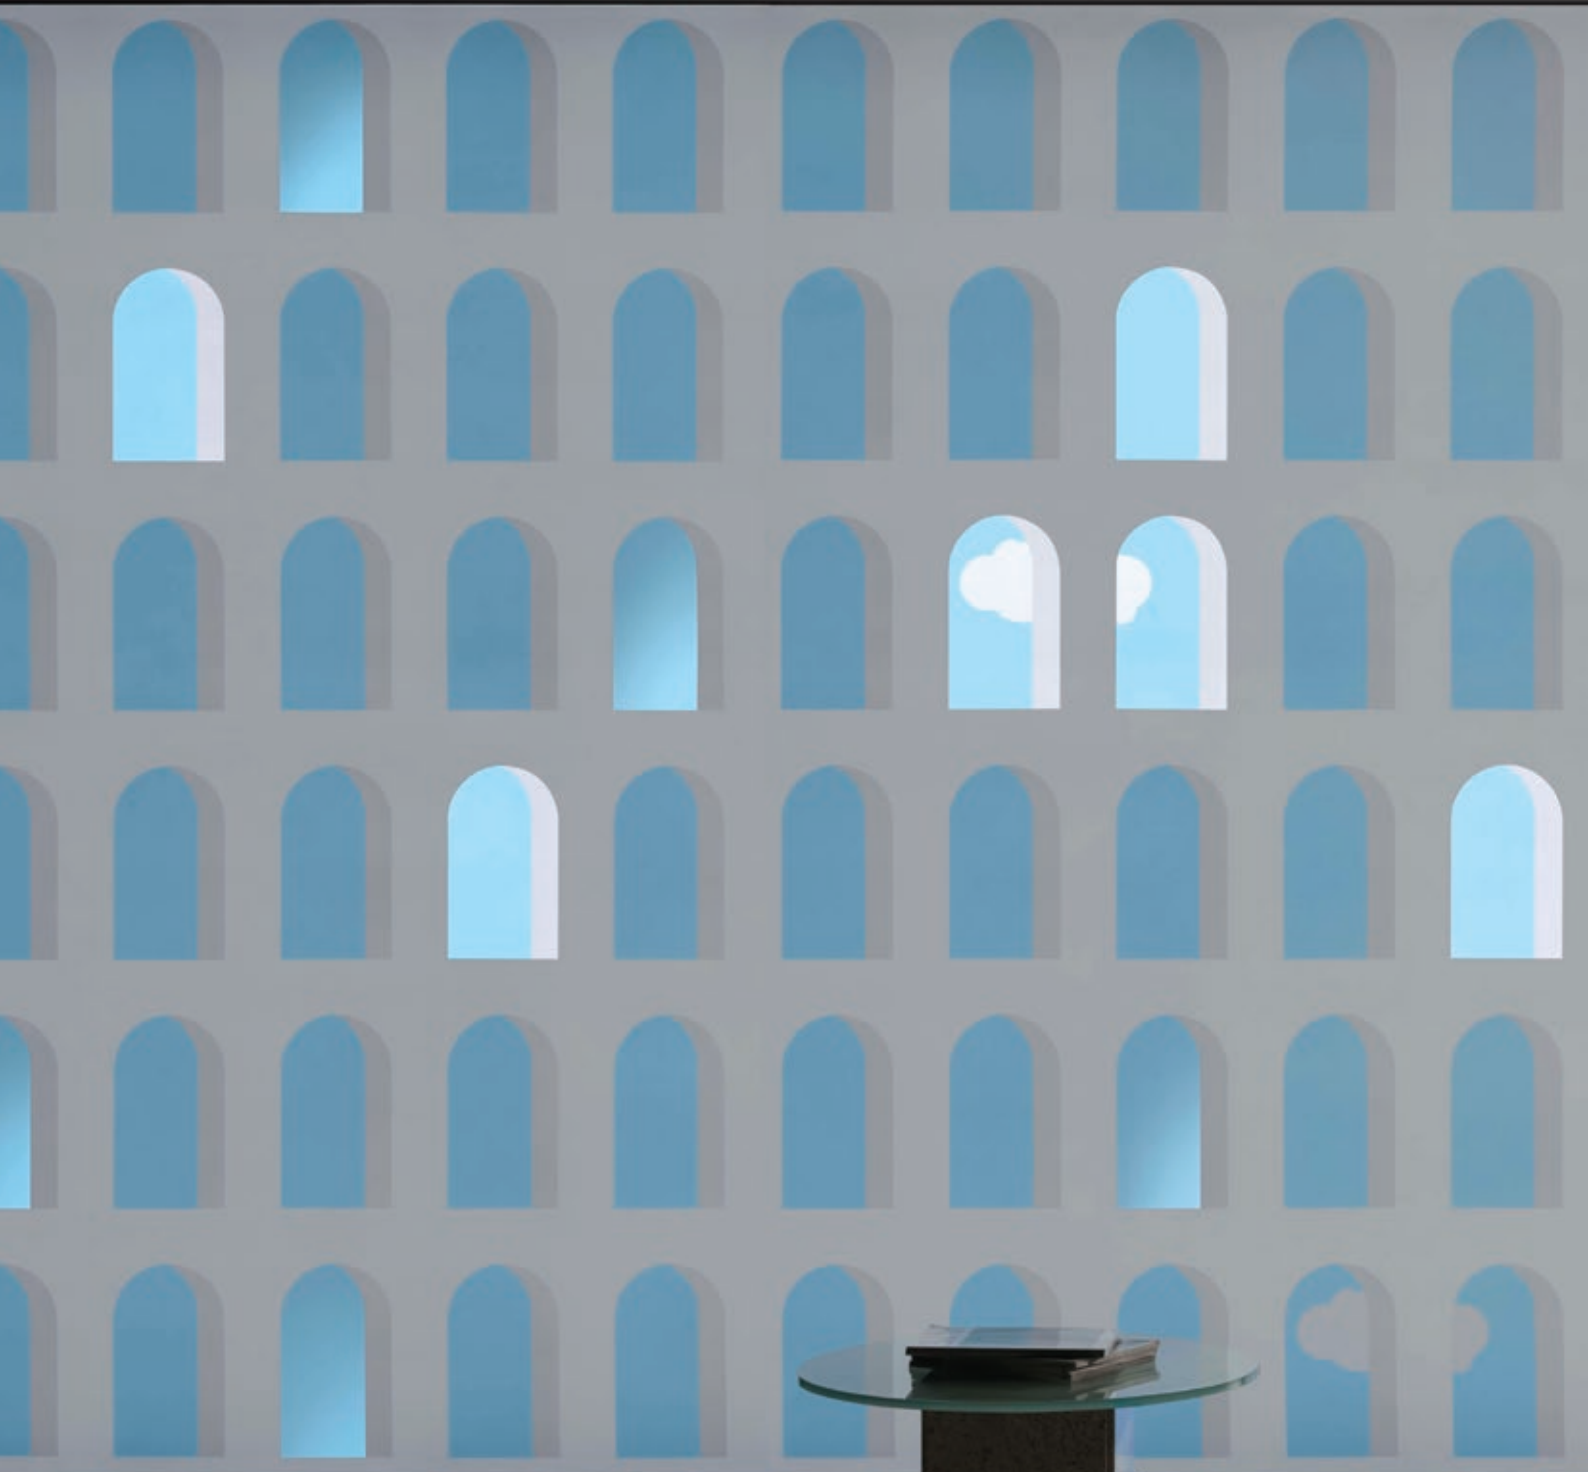

BABOON COVERING

DYNAMIC