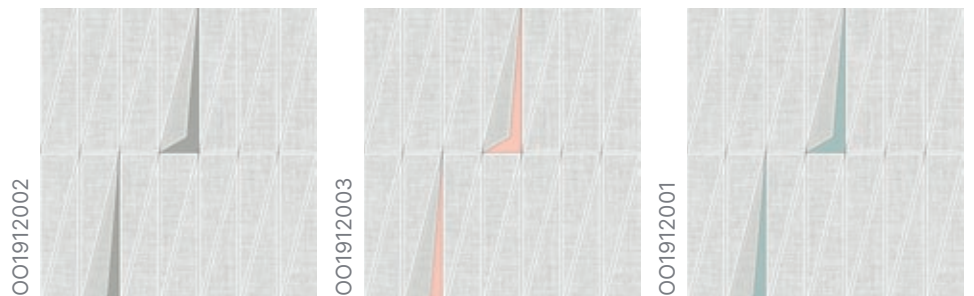

GEO-DOOR

design Jo Hamilton
#Don't Be Too Straight