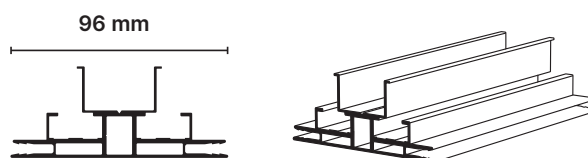

BABOON LIGHT self-standing

Baboon Light self-standing è un totem luminoso bifacciale, con LED perimetrali, facilmente configurabile e personalizzabile. Il telaio è disponibile in due misure: 96 mm e 140 mm. Ideale in ambito retail, per hotel, locali e cinema.

Baboon light self-standing is a customisable and easy-to-configure double-sided luminous totem with perimetral LEDs. The frame is available in two sizes: 96 mm and 140 mm. Ideal for retail settings, hotels, bars, restaurants, and cinemas.

Con LED perimetrali – With perimetral LEDs

I LED perimetrali illuminano la superficie in modo uniforme, agevolando il trasporto del telaio.

Perimetral LEDs illuminate the surface evenly, making the frame easier to transport.

PROFILO 96

PROFILO 140