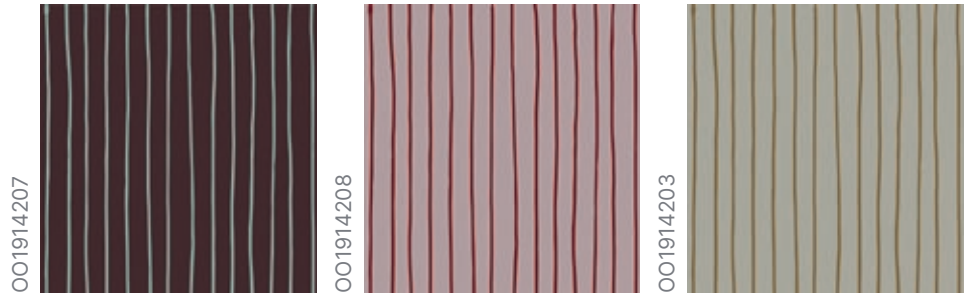

ROYAL MAZE

design Andrea Storchi

#Don't Be Too Straight

OO1810910

OO1810911

OO1810901

STRIPES

design Tollgard & Castellani
#Don't Be Too Straight