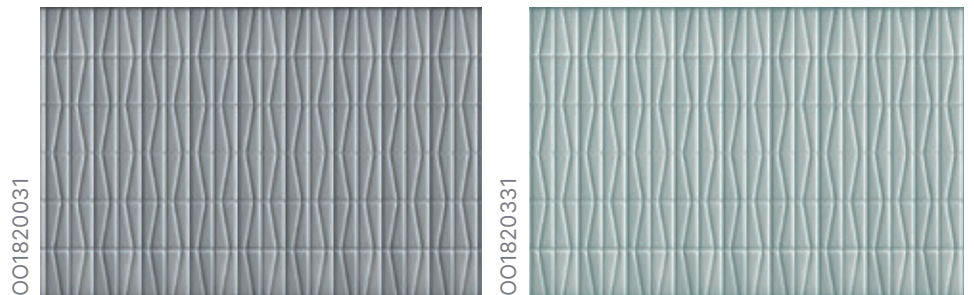

BAMBOO

design Baboon Studio
#Don't Be Too Straight